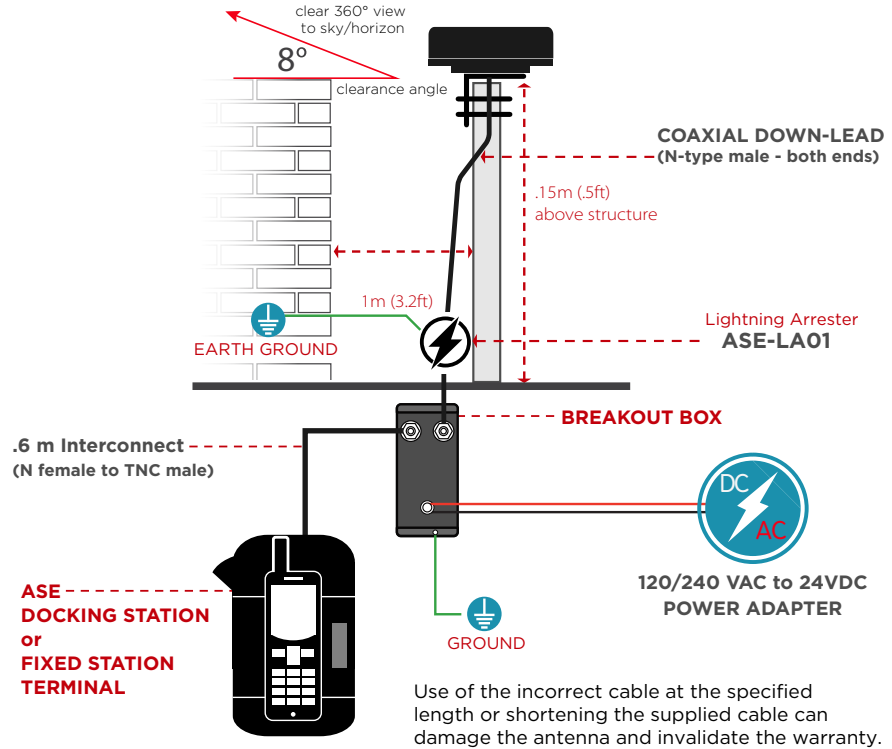

ASE PREMIUM ANTENNA KITS!

BREAK THROUGH THE CLUTTER AND UPGRADE
YOUR IRIDIUM EXPERIENCE WITH AN
ASE PREMIUM ANTENNA KIT

- +** BEST FOR CHALLENGING ENVIROMENTS
- +** IDEAL FOR IN VESSEL
OR IN-BUILDING INSTALLATION
- +** HIGHEST RATED PROFESSIONAL SOLUTION
- +** SUPPORTS MULTIPLE LENGTHS - 12M to 105M
- +** LIGHTNING PROTECTION BUILT-IN

INTELLIGENT NOISE REDUCTION VIA:

- +** RF NOTCH FILTER
- +** LOW LINE LOSS CABLE

ASE - PREMIUM ANTENNA KITS!

ASE **PREMIUM POWERED** ANTENNA:

SYSTEM INCLUDES:

- 1X Iridium Active Antenna
- 1X Antenna Mounting Bracket
- 1X Breakout Box
- 1X ASE-PS071 AC/DC Power Adapter
- 1X .6M LMR240 N(F) to TNC(M) Adpt. Cable
- 1X 27/40/70/88/105M LMR Cable
- 1X Lightning Arrestor