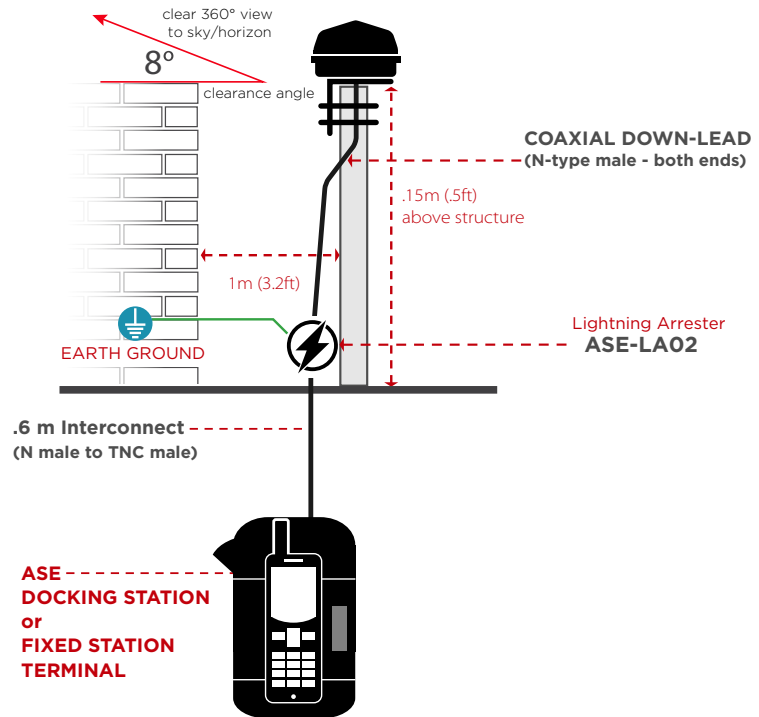

Use of the incorrect cable at the specified length or shortening the supplied cable can damage the antenna and invalidate the warranty.

AVAILABLE CONFIGURATIONS

PART #:	LENGTH:	TYPE:	DIA.:	BEND RADIUS:
ASE PFA-12	12 m (40 ft)	LMR 600	1.50 cm (0.60 in)	3.81 cm (1.50 in)
ASE PFA-20	20 m (66 ft)	LMR 600	1.50 cm (0.60 in)	3.81 cm (1.50 in)

SHIPPING DIMENSIONS

- **PFA-12 Shipping Dimensions:** 20 x 16 x 14, 20 LBS (51cm x 41cm x 36cm, 9 kg)
- **PFA-20 Shipping Dimensions:** 20 x 16 x 14, 32 LBS (51cm x 41cm x 36cm, 15 kg)

Harmonized Codes - HTS#: 8517.70.0000 **ECCN:** EAR99

TOLL FREE 1-888-989-8199

1455 N. Dutton Suite A, Santa Rosa, CA 95401
FAX 707-546-8198 • info@remotesatellite.com
www.remotesatellite.com