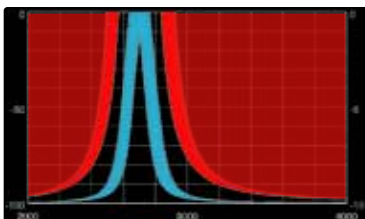

INTELLIGENT NOISE REDUCTION VIA:

- **+** RF NOTCH FILTER
- **+** LOW LINE LOSS CABLE