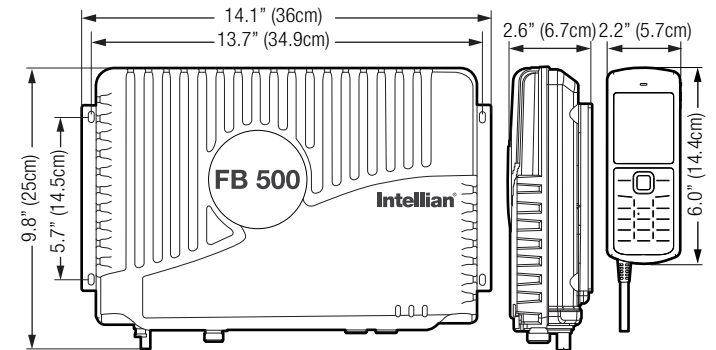

Technical Specifications

Physical	
ADU Dimensions	72cm x 70cm / 28.3" x 27.6"
ADU Weight	15.5kg / 34.1lbs
BDU Dimensions	36cm x 25cm x 6.7cm / 14.1" x 9.8" x 2.6"
BDU Weight	3.9kg / 8.5lbs
Environmental Conditions	
Operating Temp. Range	-25°C to +55°C / -13°F to +131°F
Operating Humidity	[ADU] EN60945, [BDU] 95% non-condensing at +40 °C
Water Ingress	[ADU] IP56, [BDU] IP31
Approvals	Inmarsat FleetBroadband/ R&TTE/ CE/ FCC
Warranty	3 years parts and 1 year labor
Global Services	
Voice	Digital 4kbps Voice, 3.1kHz Audio
Standard IP	Up to 432kbps
Streaming IP	8, 16, 32, 64, 128, 176, 256kbps
SMS	Up to 160 characters (3G standard)
Fax	Group 3 (via 3.1kHz Audio)
Airtime Service	Inmarsat airtime
Frequency Band	
Tx	1626.5MHz~1675.0MHz
Rx	1518.0MHz~1559.0MHz
Ch. Width	[Rx] 10.5~189kHz, [Tx] 21~189kHz
Power Supply and Consumption	
DC Input Range	10.0~32.0V DC (isolated)
Power (max)	150W @ 10.0~32.0V (including antenna)

Systems Dimensions

ADU (Above Deck Unit) Matching Dome Options

Systems Diagram

TOLL FREE 1-888-989-8199