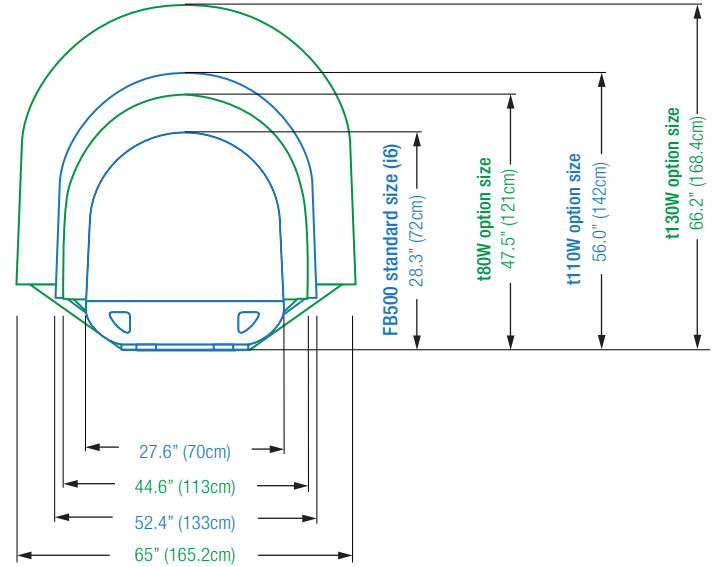

Technical Specifications

Physical	
ADU Dimensions	72cm x 70cm / 28.3" x 27.6"
ADU Weight	15.5kg / 34.1lbs
BDU Dimensions	36cm x 25cm x 6.7cm / 14.1" x 9.8" x 2.6"
BDU Weight	3.9kg / 8.5lbs
Environmental Conditions	
Operating Temp. Range	-25°C to +55°C / -13°F to +131°F
Operating Humidity	[ADU] EN60945, [BDU] 95% non-condensing at +40 °C
Water Ingress	[ADU] IP56, [BDU] IP31
Approvals	Inmarsat FleetBroadband/ R&TTE/ CE/ FCC
Warranty	3 years parts and 1 year labor
Global Services	
Voice	Digital 4kbps Voice, 3.1kHz Audio
Standard IP	Up to 432kbps
Streaming IP	8, 16, 32, 64, 128, 176, 256kbps
SMS	Up to 160 characters (3G standard)
Fax	Group 3 (via 3.1kHz Audio)
Airtime Service	Inmarsat airtime
Frequency Band	
Tx	1626.5MHz~1675.0MHz
Rx	1518.0MHz~1559.0MHz
Ch. Width	[Rx] 10.5~189kHz, [Tx] 21~189kHz
Power Supply and Consumption	
DC Input Range	10.0~32.0V DC (isolated)
Power (max)	150W @ 10.0~32.0V (including antenna)

Systems Dimensions

ADU (Above Deck Unit) Matching Dome Options

Systems Diagram

TOLL FREE 1-888-989-8199