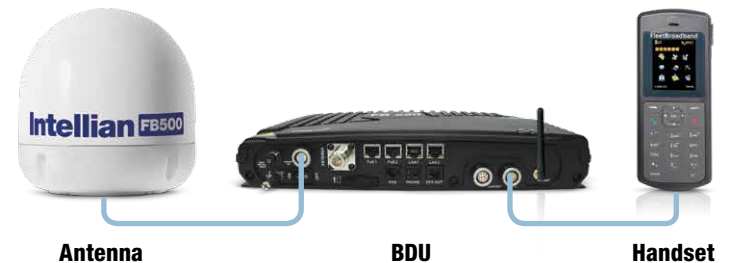

Systems Diagram

TOLL FREE 1-888-989-8199