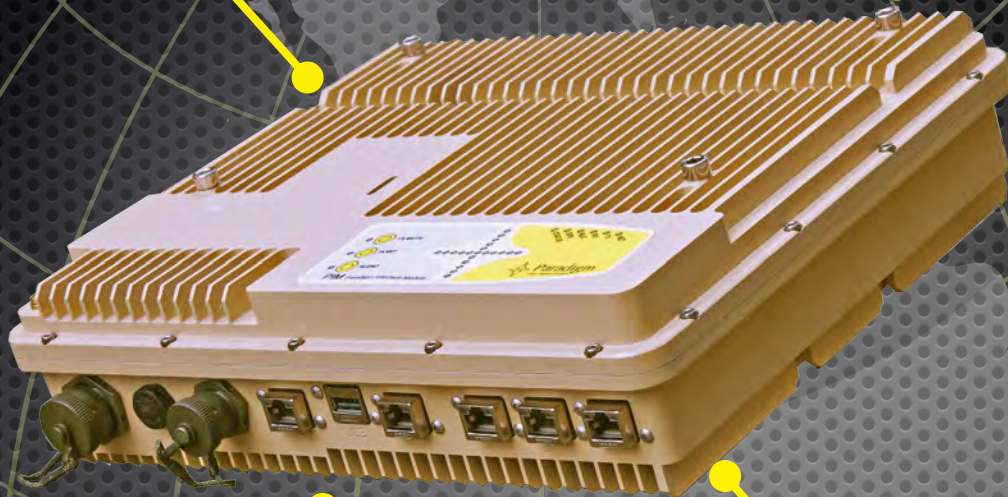

CONNECT100T

98cm Ku-Band/Ka-Band Flyaway Terminal

High Data Rate Throughput with Quick and Easy Deployment

- ✦ For use in demanding and harsh environments
- ✦ High accuracy antenna
- ✦ Complete system with fully integrated modem
- ✦ Simple pointing with the ruggedised Outdoor PIM
- ✦ Straightforward and fast setup with Paradigm Tri-Mount
- ✦ Cost effective solution, typically half the cost of similar terminals
- ✦ Supplied in three transit cases for ease of transportation
- ✦ Compliant on all major satellite networks
- ✦ Operational on high-throughput satellites
- ✦ Ideally suited for first responders, NGOs, media and government markets

Paradigm

Clear Sighted Solutions

Outdoor PIM (Paradigm Interface Module)

Brings BGAN-Simple Pointing and Operation to VSATs

FEATURES...

- Easy-to-Use
- Lightweight
- Terminal Management
- Ruggedised IP65
- Terminal Agnostic

TECHNICAL...

- Terminal Controller
- Modem Interchangeable
- Onboard Pointing Tool
- C, X, Ku or Ka-Band
- Managed VLANs

OPTIONS...

-  Power over Ethernet
-  DC Power In
-  Aux DC Out
-  Wireless Connectivity