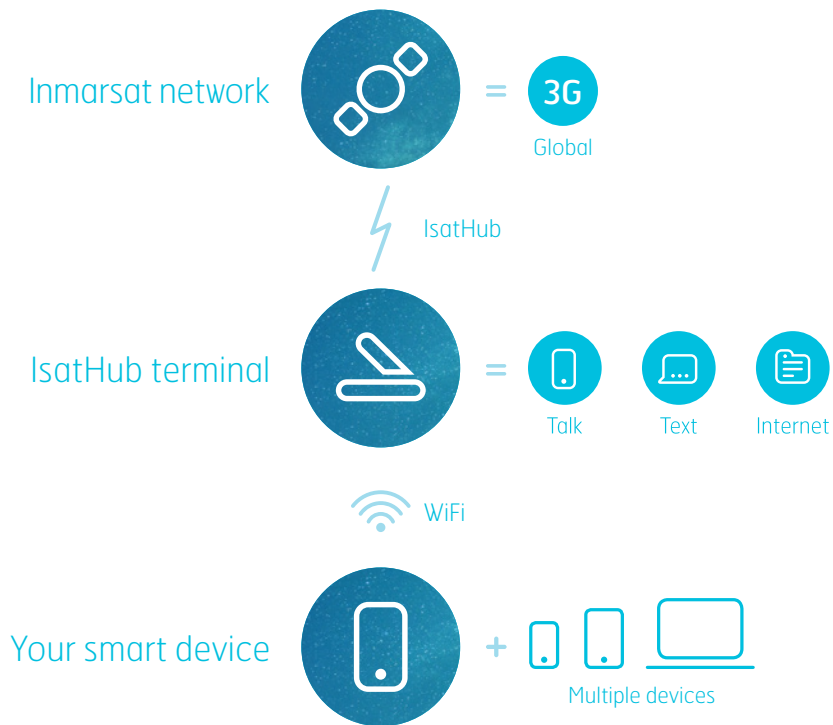

IsatHub : take your world with you

Talk

Text

Internet

Global

Use your iPhone, iPad and/or iPod touch or Android™ smart device seamlessly, wherever your job takes you.

Powered by Inmarsat's global 3G satellite network

# Control and voice apps

The IsatHub service is accessed from your smart device through the control app.

This provides set-up assistance and gives you full control over access to the service as well as visibility of data usage from each device sharing the IsatHub connection.

The voice app enables you to use your smart device to send and receive voice calls via IsatHub's dedicated high-quality voice line, as well as text messages, even if your device is for WiFi use only.