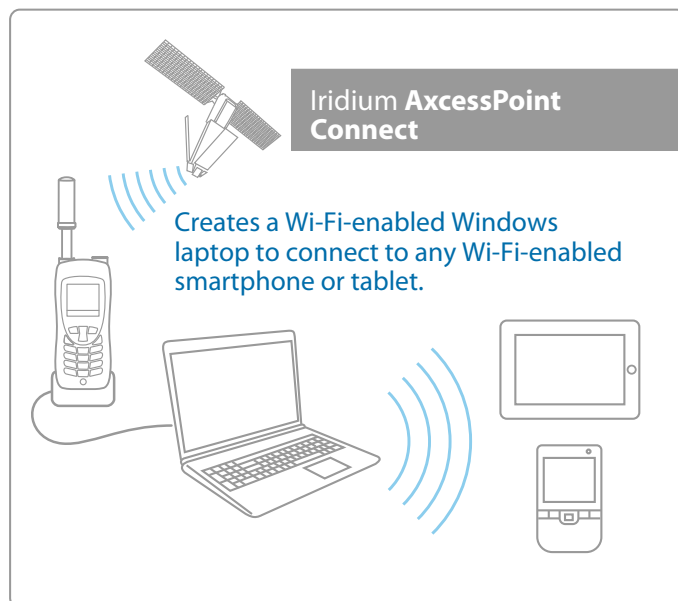

TOLL FREE 1-888-989-8199

1455 N. Dutton Suite A, Santa Rosa, CA 95401
FAX 707-546-8198 • info@remotesatellite.com
www.remotesatellite.com

iridium®
Everywhere

RELIABLE • CRITICAL • LIFELINES