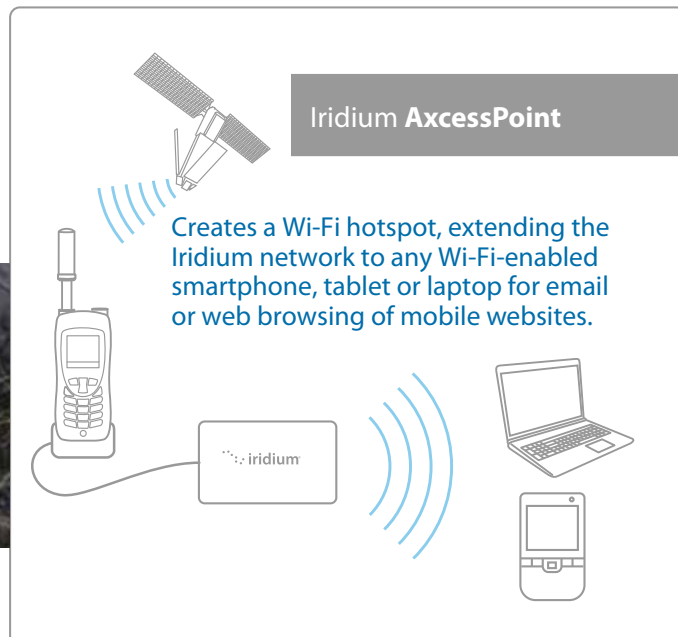

# Iridium AccessPoint

The Iridium AccessPoint Wi-Fi hotspot accessory combines with your Iridium Extreme, Iridium 9555 or Iridium 9505A satellite phone to create an instant Wi-Fi hotspot. This enables you to use your trusted devices to check emails and stay connected to the office, or keep in touch with family and friends – anytime, anywhere.

## Features

- **Plug and play functionality** – users simply connect their Iridium AccessPoint via USB cable to an Iridium Extreme, Iridium 9555 or Iridium 9505A and locate the specified network connection on their device.
- **Small, light and portable** – Iridium AccessPoint offers a mobile Wi-Fi range of 60 to 100 feet, allowing users to move around.
- **Multiple connections** – Iridium AccessPoint can connect multiple smartphones (Blackberry, iOS or Android), tablets and laptops for emailing and light web browsing.

## Iridium AccessPoint Mail & Web

Iridium AccessPoint Mail & Web offers customers an enhanced user experience. The Iridium AccessPoint Mail & Web software is included with the Iridium AccessPoint accessory or can be downloaded from Iridium.com and optimizes the connection to enable up to 15x faster email connections and up to 5x faster web browsing than using the Iridium AccessPoint accessory alone. The easy-to-use interface has been updated to include social media support, photo transfer capabilities and several enhancements to improve your experience.

## Iridium AccessPoint Connect

Using Direct Internet compression software, Iridium AccessPoint Connect allows you to use your Windows laptop in combination with your Iridium 9555, Iridium Extreme or Iridium 9505A satellite phone to establish an Internet connection, everywhere. Enabling your own applications and other trusted devices, the software is ideal for customers wanting to create a cost-effective WiFi hotspot with smartphones or tablets.