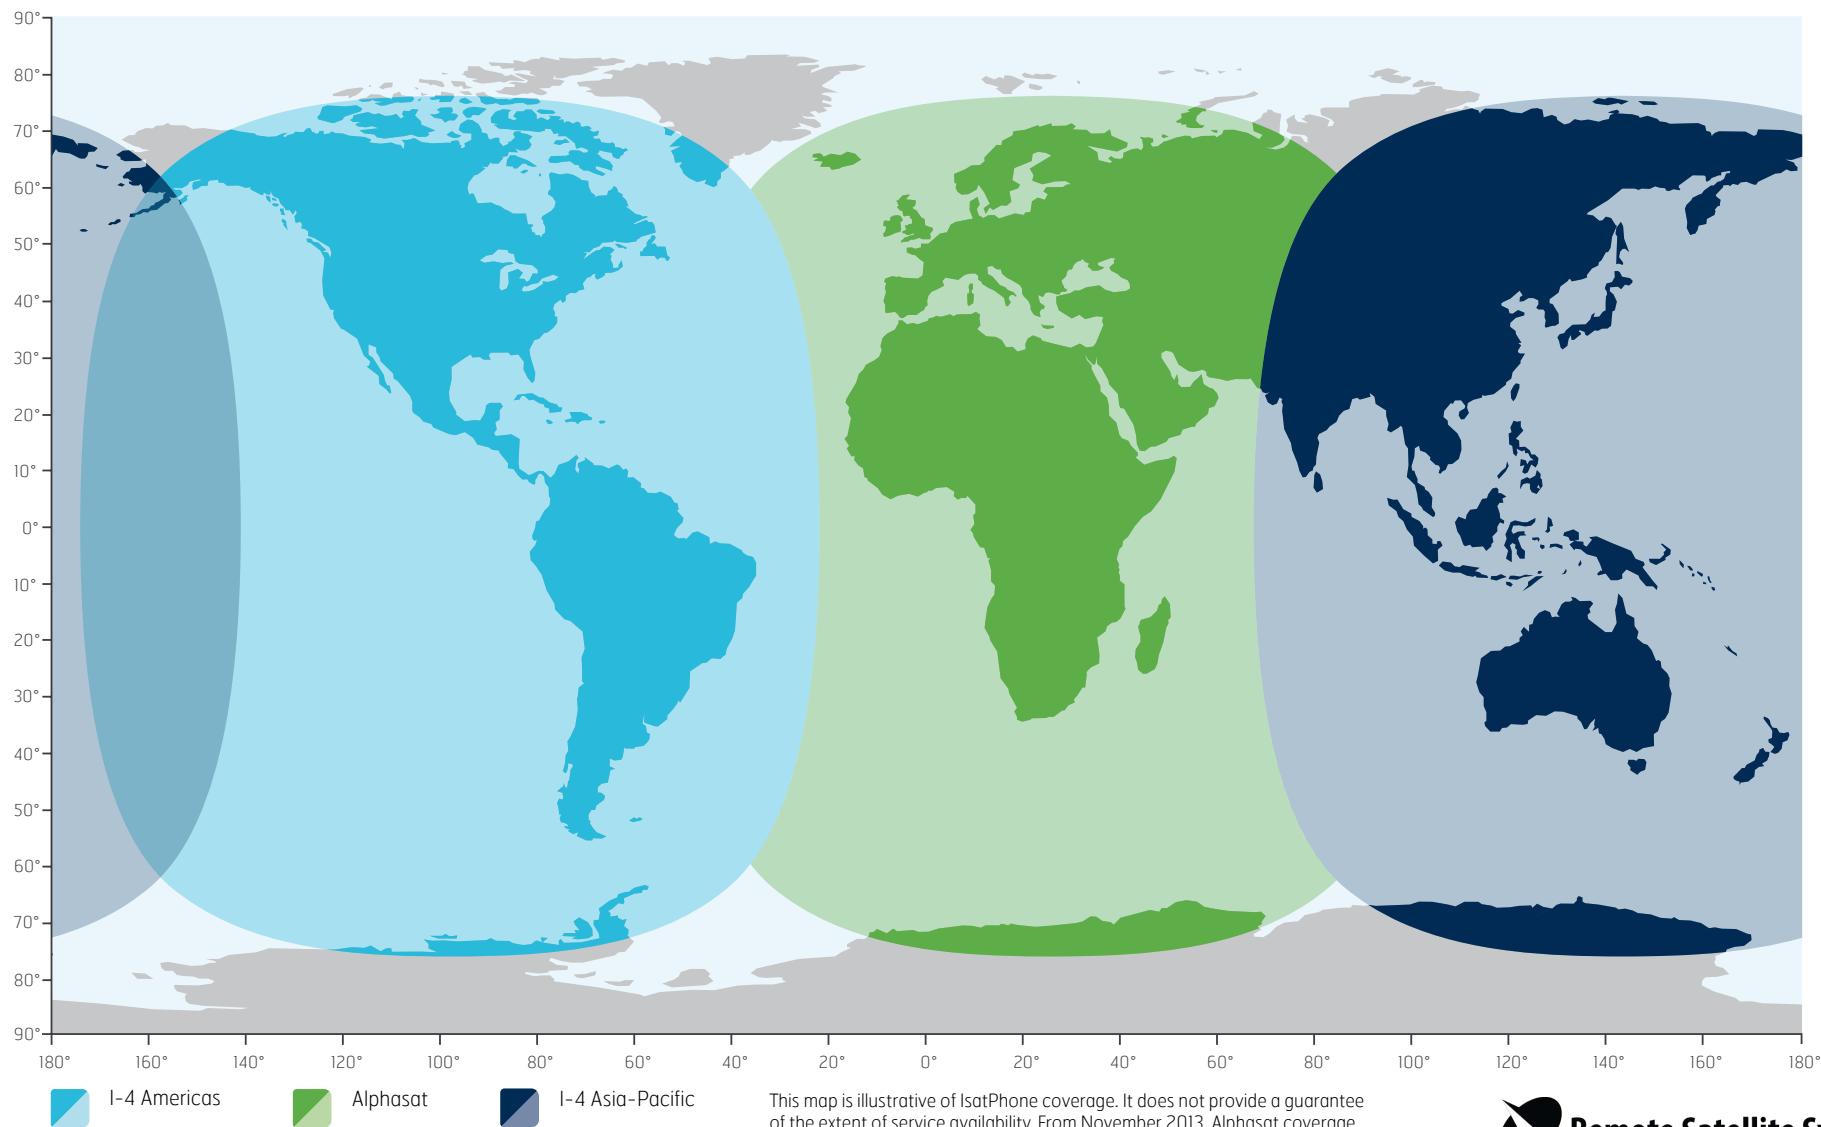

IsatPhone coverage

This map is illustrative of IsatPhone coverage. It does not provide a guarantee of the extent of service availability. From November 2013, Alphasat coverage prioritises the region north of 44°S, and service may degrade south of this latitude. IsatPhone Pro coverage March 2014.