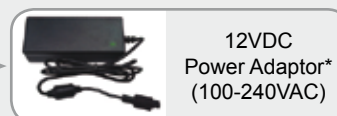

Optional Accessories