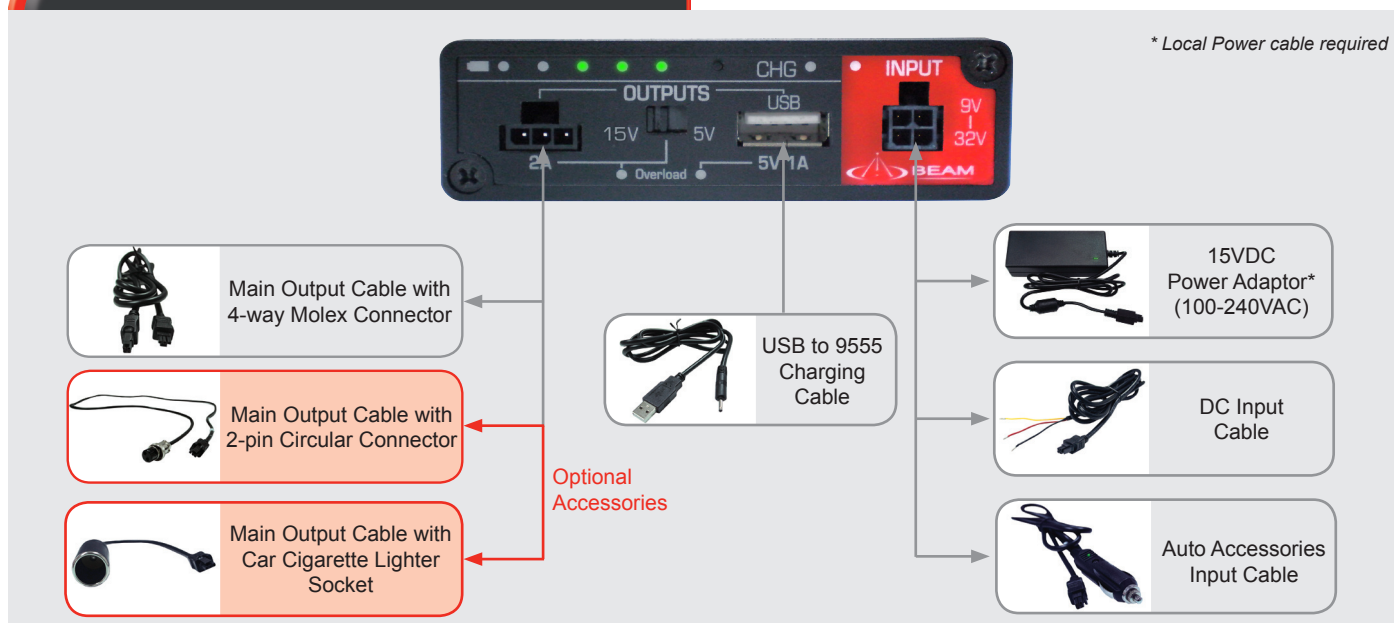

TECHNICAL SPECIFICATIONS

POWER SPECIFICATIONS

Power Input Voltage	9 - 32 V DC, @ 4-1A
Input Connector	4-Way Molex Micro-Fit
Main Output	5/15V @ 2A Selectable
Main Output Connector	3-Way molex micro-fit
USB Output	5V @ 1A
USB Output Connector	USB Type A

BATTERY PACK

Type	Lithium Ion
Capacity	98Wh
Charging Time (From empty and no load)	4 hours fast charging to 80% additional 3 hours to 100%

PHYSICAL SPECIFICATION

Dimension	254mmL x 80mmW x 25mmH
Weight	≈ 880 grams

ENVIRONMENTAL

Temperature	Degrees °C	Degrees °F
Operating	-20°C to 60°C	-4°F to 140°F
Charging	0°C to 45°C	32°F to 113°F
Storage	-25°C to 60°C	-25°F to 60°F
Humidity	<85% RH non-condensing	

CERTIFICATIONS

EMC	EN55022 Class B, IEC61000-4 (2,3,4,6)
Safety	IEC/EN/AS/NZ 60950-1

KIT CONTENTS

15V DC Power Adaptor (output)
DC Input Cable
Auto Accessory input Cable
4-Way Molex Output Cable
USB to Iridium 9555 Cable
Quick Start Guide

ACCESSORIES & CONNECTION

APPROVED BEAM RESELLER

Remote Satellite Systems International Inc.
1455 North Dutton Ave, Suite A
Santa Rosa, CA 95401
P: (707) 545-8199
F: (707) 546-8198
sales@remotesatellite.com
www.remotesatellite.com

Remote Satellite Systems
INTERNATIONAL

www.beamcommunications.com

www.beamcommunications.com