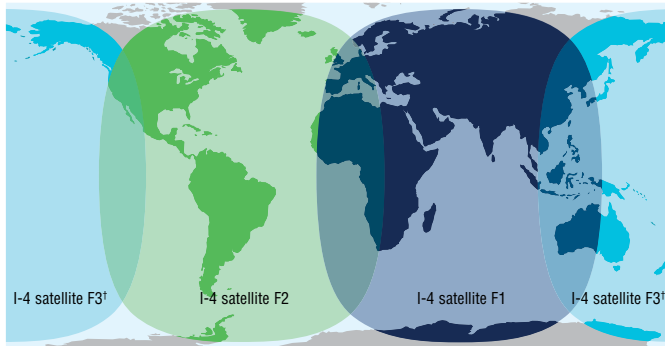

– *Chris St. Romain, President,  
Sea-Trac Offshore*

Compact, commercial-grade solution for enhanced performance, global coverage, and critical communications

Inmarsat FleetBroadband Coverage Map\*

Up-to-date navigational data, crew morale, the expectations of modern business – they all demand powerful, real-time communications wherever you operate. KVH now offers just that, in a smaller, lighter, more affordable package than ever before. The fully stabilized TracPhone FB250 and FB500 satellite communications systems and the new Inmarsat FleetBroadband service equip your vessel with secure, reliable global communications from two of the most trusted names in maritime communications – KVH Industries and Inmarsat.