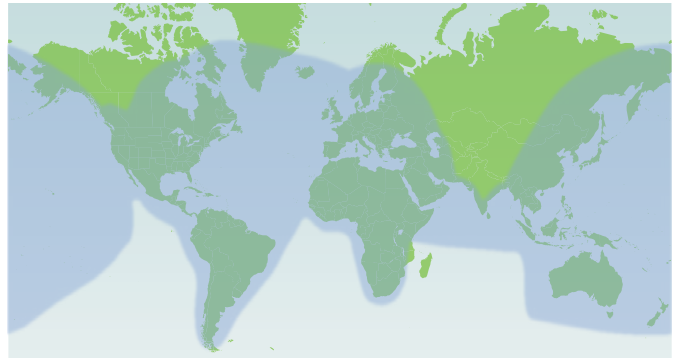

A new generation of maritime VSAT for cost-effective broadband Internet connections & VoIP communications

The world's first fully integrated maritime VSAT solution, TracPhone V7 and the mini-VSAT Broadband service offer a powerful broadband system invaluable for crew morale and enhanced shipboard operations. This fully integrated hardware and service solution combines rugged, compact, fully stabilized antenna technology from KVH; cutting edge military spread spectrum technology from ViaSat; and a powerful Ku-band satellite network. Together, they are easy to install, easy to activate, easy to use, and easy to rely on when you need heavy-duty Internet access at sea.

Planned mini-VSAT Broadband Coverage*

TracPhone & mini-VSAT

Whether you need a new solution for a new vessel, a retrofit upgrade, or a powerful complement to an existing enterprise VSAT or Inmarsat system, TracPhone V7 creates an extensive onboard network that supports crew calling and Internet access as well as operational applications such as systems monitoring, condition-based maintenance, and predictive analysis. *TracPhone V7 and mini-VSAT Broadband...what broadband at sea was meant to be!*

A groundbreaking and powerful new tool for maritime communications

- IP-based connections with data rates as fast as 512 Kbps (ship-to-shore) and 2 Mbps (shore-to-ship)
- Simple installation – no need for a crane or integration with ship's gyro or navigation system
- Enhanced Voice over IP (VoIP) phone service optimized for use with satellite services as well as options for onboard cell phone use while offshore
- Full integration with onboard Ethernet and WiFi networks, VPNs, and more
- Flexible billing options including both fixed-price and minimal commitment pay-as-you-go plans for complete budget management and outstanding flexibility
- Superior worldwide technical support thanks to an integrated Remote Service and Support Module and a global network of authorized partners, distributors, and dealers

Integrated Antenna, Control Unit & Modem

85% smaller by volume and 75% lighter than 1-meter VSAT antennas, the rugged TracPhone V7 antenna is tested under vibration and temperature extremes that exceed commercial industry standards and is combined with a military-grade spread spectrum modem to ensure outstanding performance.